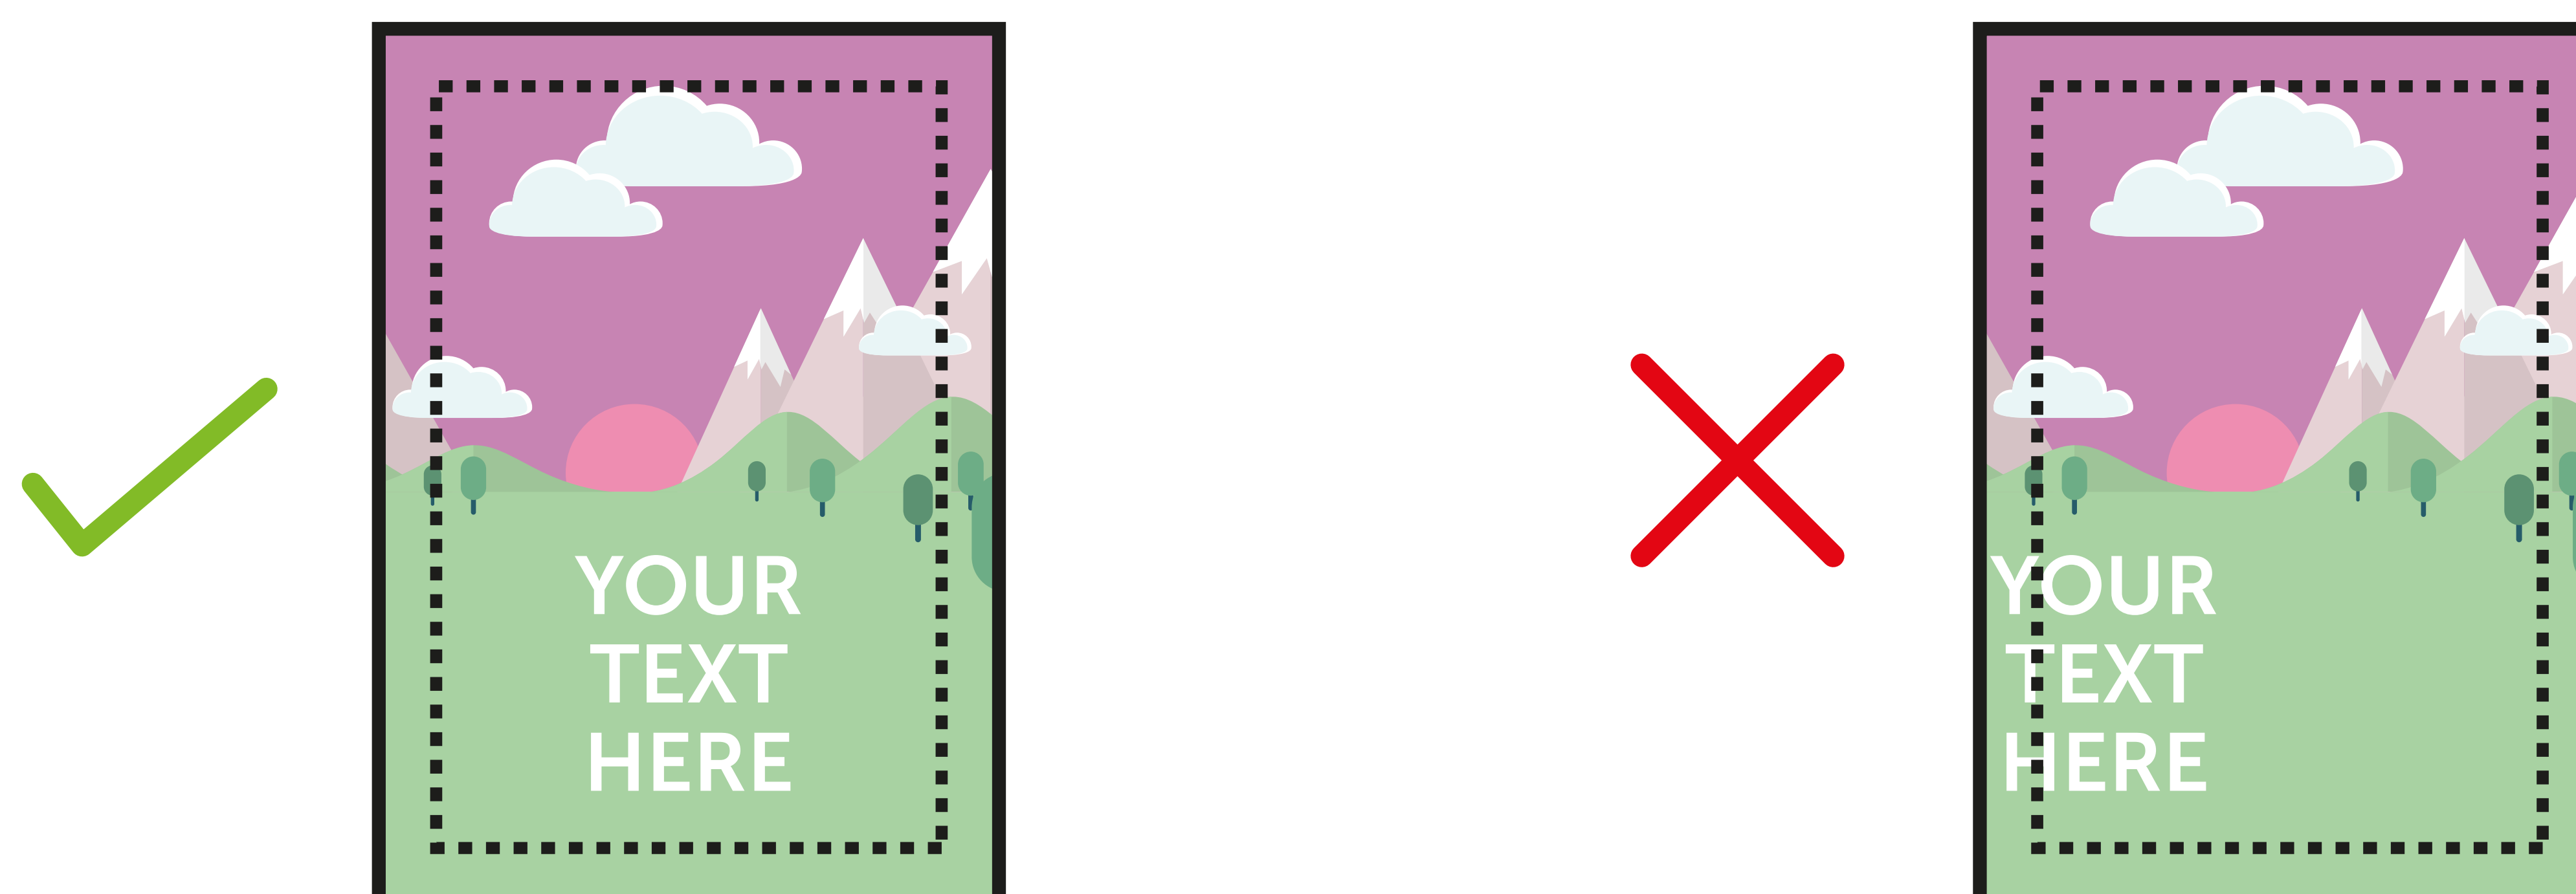

Print template for poster case model: SLF (40" x 60")

THIS TEMPLATE IS ACTUAL SIZE (1016 x 1524mm)

PLEASE ENSURE:

- RGB colour profile is used
- All images are 150dpi or vectors for best results
- Remember to delete or hide this layer
- Artwork is saved as a PDF or EPS

— FINISHED SIZE (1016 x 1524mm)

This is the finished size of the artwork. Bleed any non-essential imagery or backgrounds to the edge of the document.

⋮ VISUAL AREA (990 x 1498mm)

Keep all your vital text or imagery inside this area. Anything outside will be obscured by the frame.

Bleed non-essential imagery or backgrounds to the edge of the document whilst keeping all vital text or imagery within the visual area.