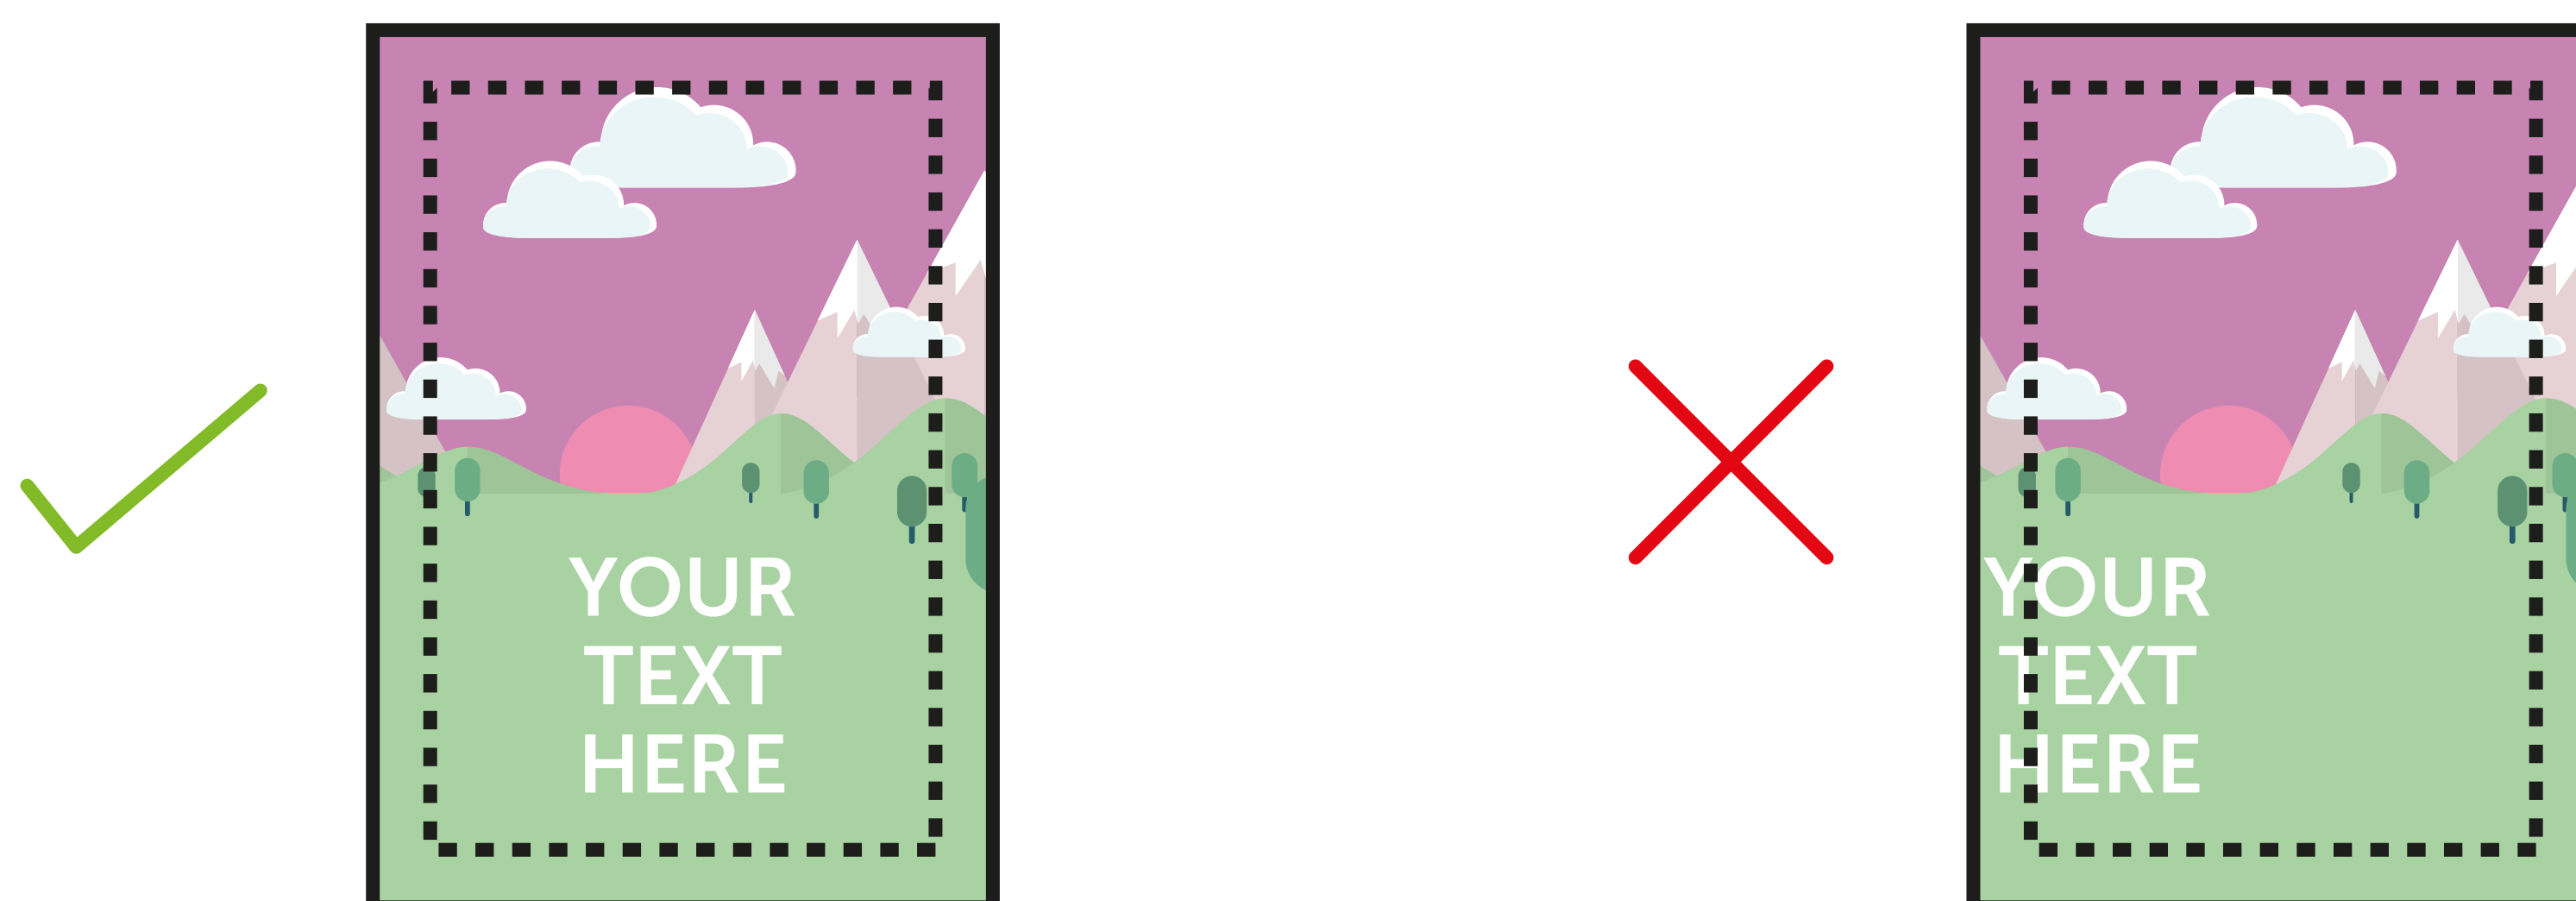

Print template for poster case model: SLF (30" x 40")

THIS TEMPLATE IS ACTUAL SIZE (762 x 1016mm)

**PLEASE ENSURE:**

- RGB colour profile is used
- All images are 150dpi or vectors for best results
- Remember to delete or hide this layer
- Artwork is saved as a PDF or EPS

— **FINISHED SIZE (762 x 1016mm)**

This is the finished size of the artwork. Bleed any non-essential imagery or backgrounds to the edge of the document.

⋮ **VISUAL AREA (726 x 980mm)**

Keep all your vital text or imagery inside this area. Anything outside will be obscured by the frame.

Bleed non-essential imagery or backgrounds to the edge of the document whilst keeping all vital text or imagery within the visual area.