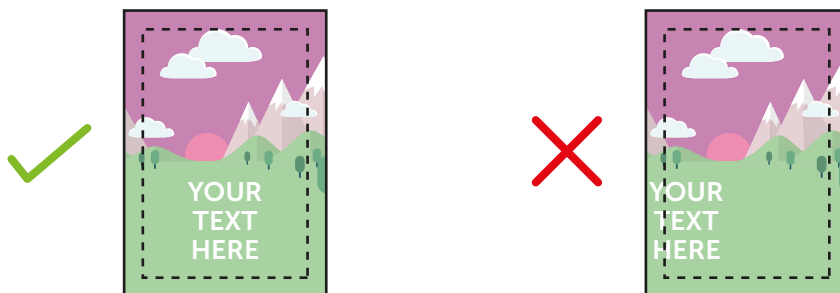

A4 print template for poster case model: SLF

THIS TEMPLATE IS ACTUAL SIZE (210 x 297mm)

PLEASE ENSURE:

- RGB colour profile is used
- All images are 300dpi or vectors for best results
- Remember to delete or hide this layer
- Artwork is saved as a PDF or EPS

— FINISHED SIZE (210 x 297mm)

This is the finished size of the artwork. Bleed any non-essential imagery or backgrounds to the edge of the document.

⌚ VISUAL AREA (174 x 261mm)

Keep all your vital text or imagery inside this area. Anything outside will be obscured by the frame.

Bleed non-essential imagery or backgrounds to the edge of the document whilst keeping all vital text or imagery within the visual area.