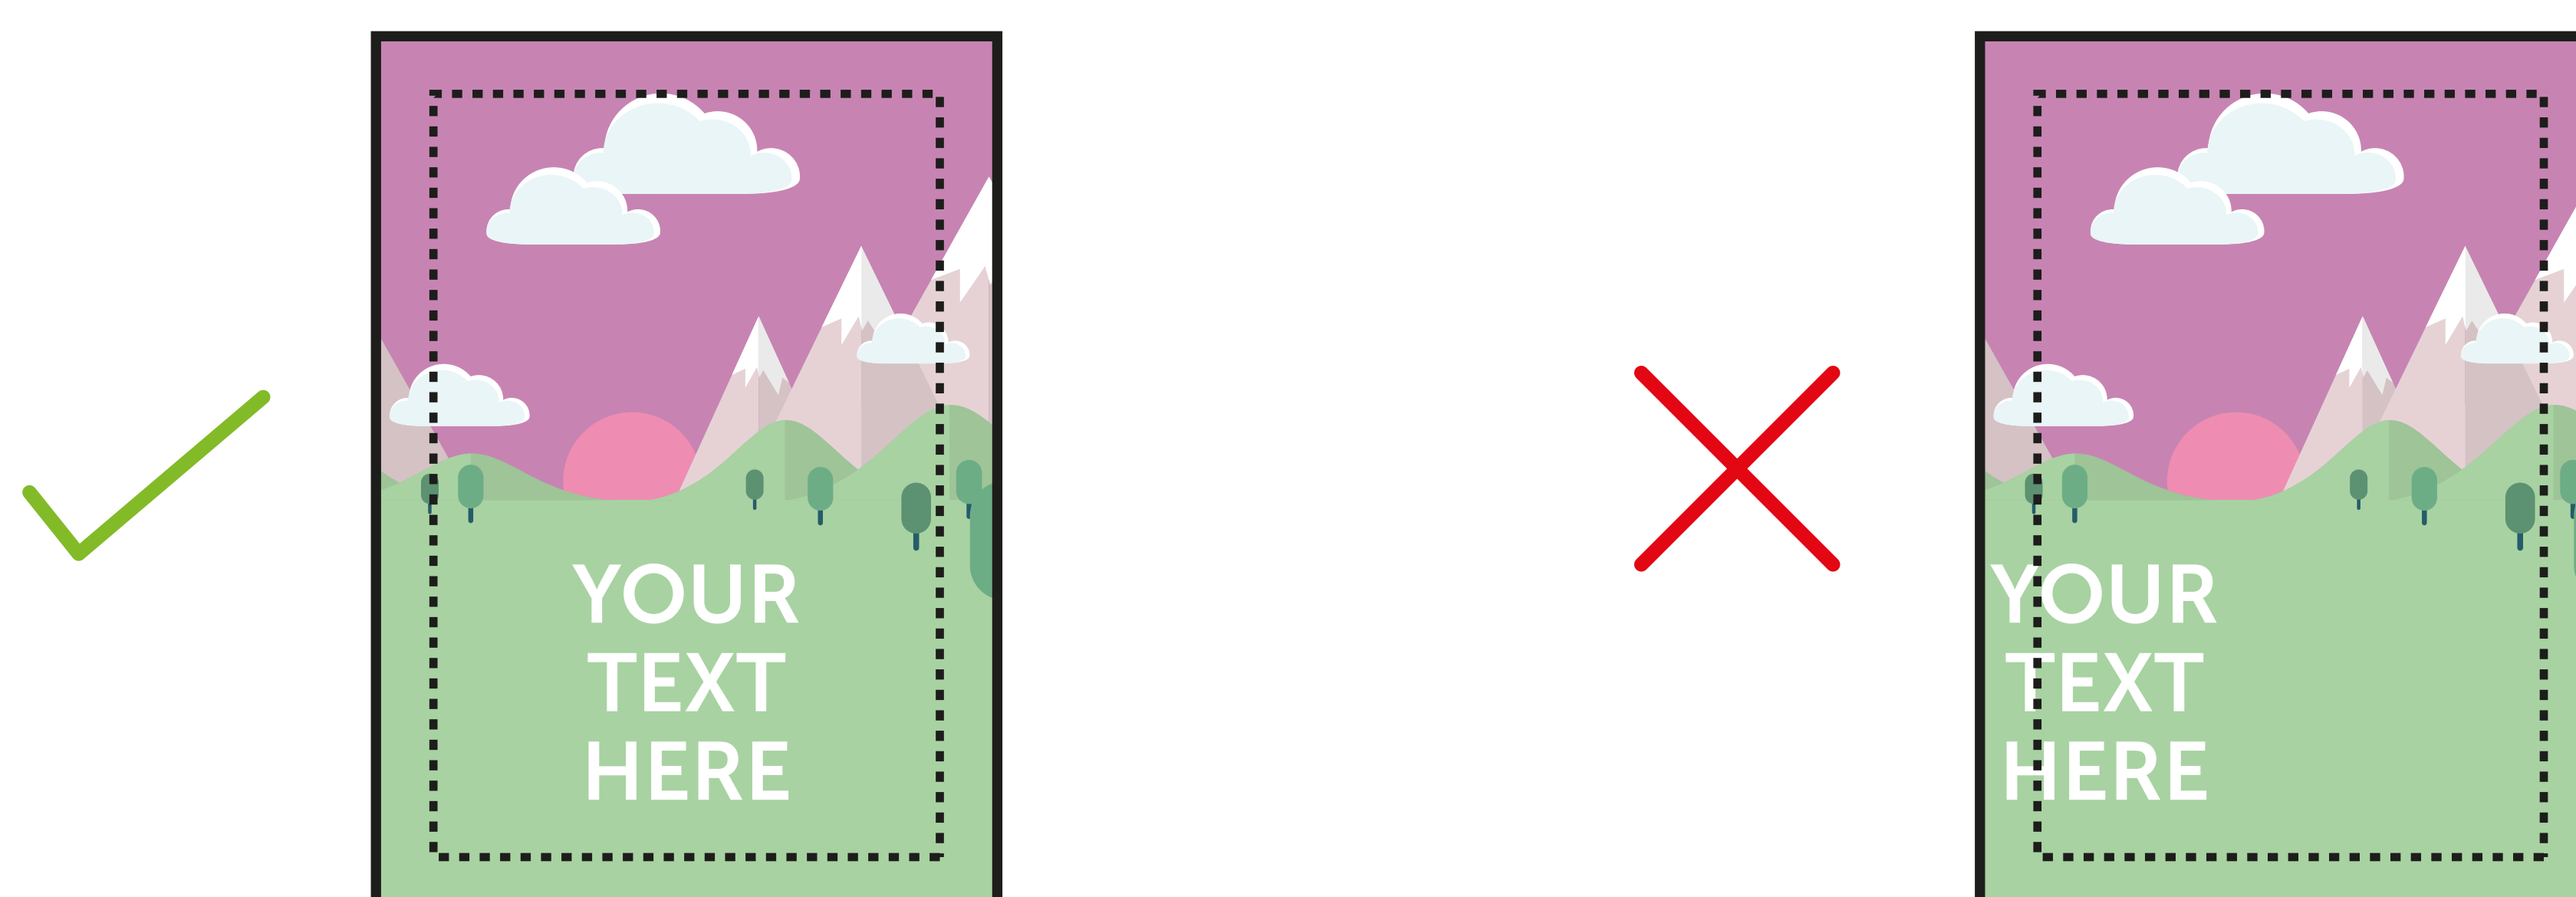

**A0 print template for poster case model: SLF**

**THIS TEMPLATE IS ACTUAL SIZE (841 x 1189mm)**

**PLEASE ENSURE:**

- RGB colour profile is used
- All images are 150dpi or vectors for best results
- Remember to delete or hide this layer
- Artwork is saved as a PDF or EPS

— **FINISHED SIZE (841 x 1189mm)**

This is the finished size of the artwork. Bleed any non-essential imagery or backgrounds to the edge of the document.

⊞ **VISUAL AREA (805 x 1153mm)**

Keep all your vital text or imagery inside this area. Anything outside will be obscured by the frame.

**Bleed non-essential imagery or backgrounds to the edge of the document whilst keeping all vital text or imagery within the visual area.**