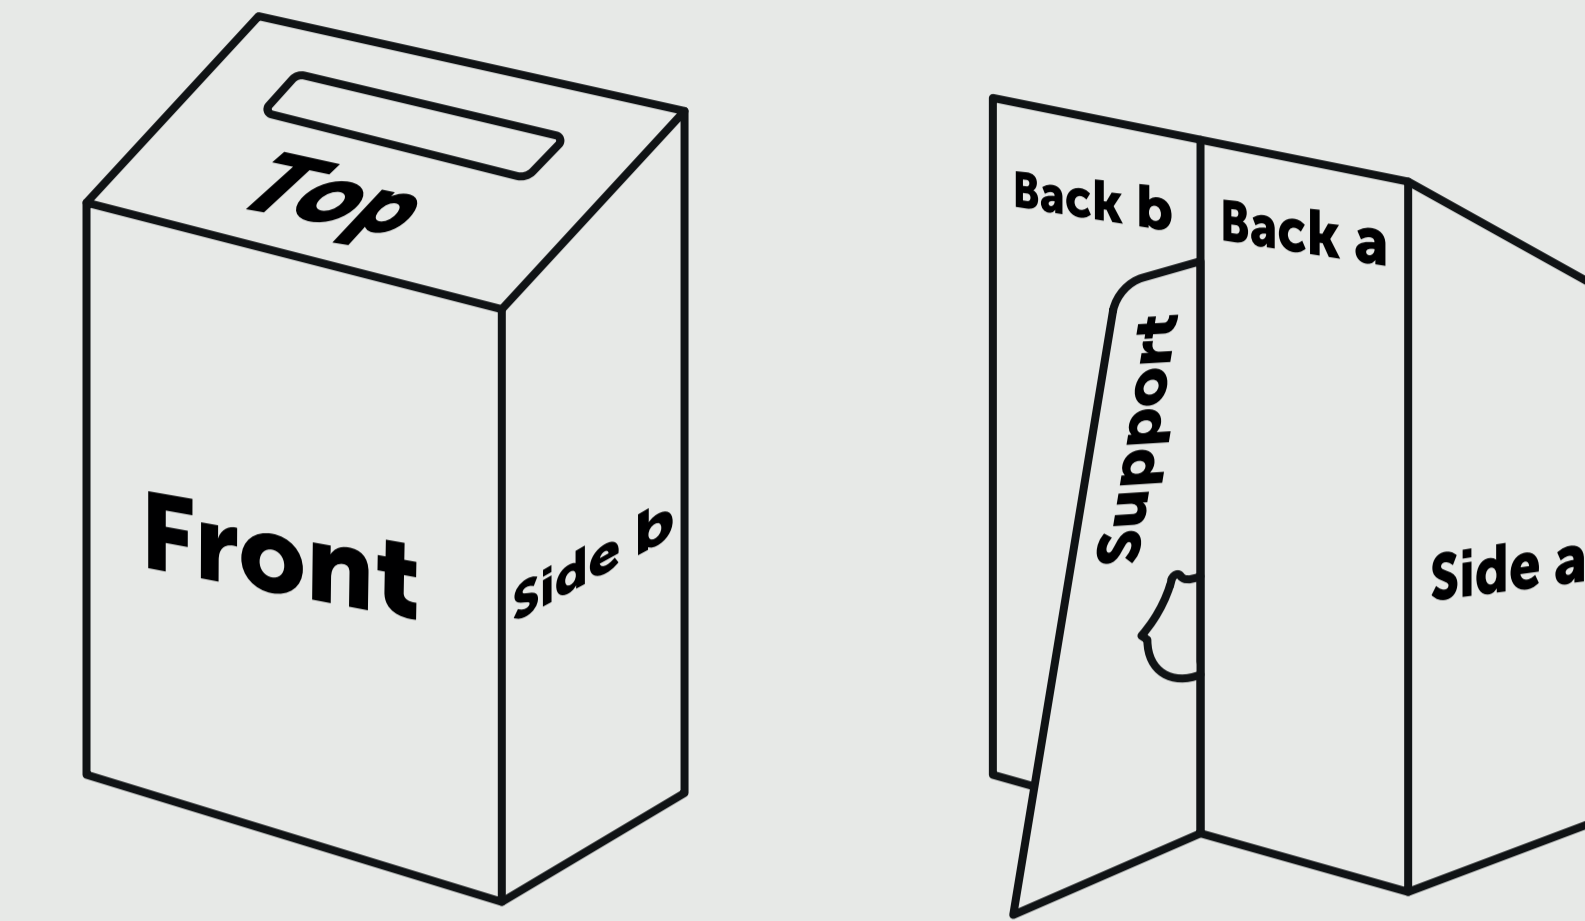

THIS TEMPLATE IS ACTUAL SIZE
(945mm x 525mm)

PLEASE ENSURE:

- CMYK colour profile is used
- All images are 300dpi or vectors for best results
- Remember to delete or hide this layer
- Artwork is saved as a PDF or EPS

- **FINISHED SIZE** (945 x 525mm)
This is the finished size of the artwork.
- **BLEED** (5mm)
If artwork requires full coverage of the suggestion box, bleed non-essential imagery or background to the edge of this area.
- **FOLD LINES**
These indicate where the product will be folded to from the final shape.
- - - - **SAFE AREAS**
Keep vital text or imagery within these areas. Anything within the areas will not display correctly due to the folds.
- **OBSCURED AREAS**
These areas will be obscured when the product is formed into its final shape. If full coverage of the product is required bleed non-essential backgrounds or imagery to the bleed area.