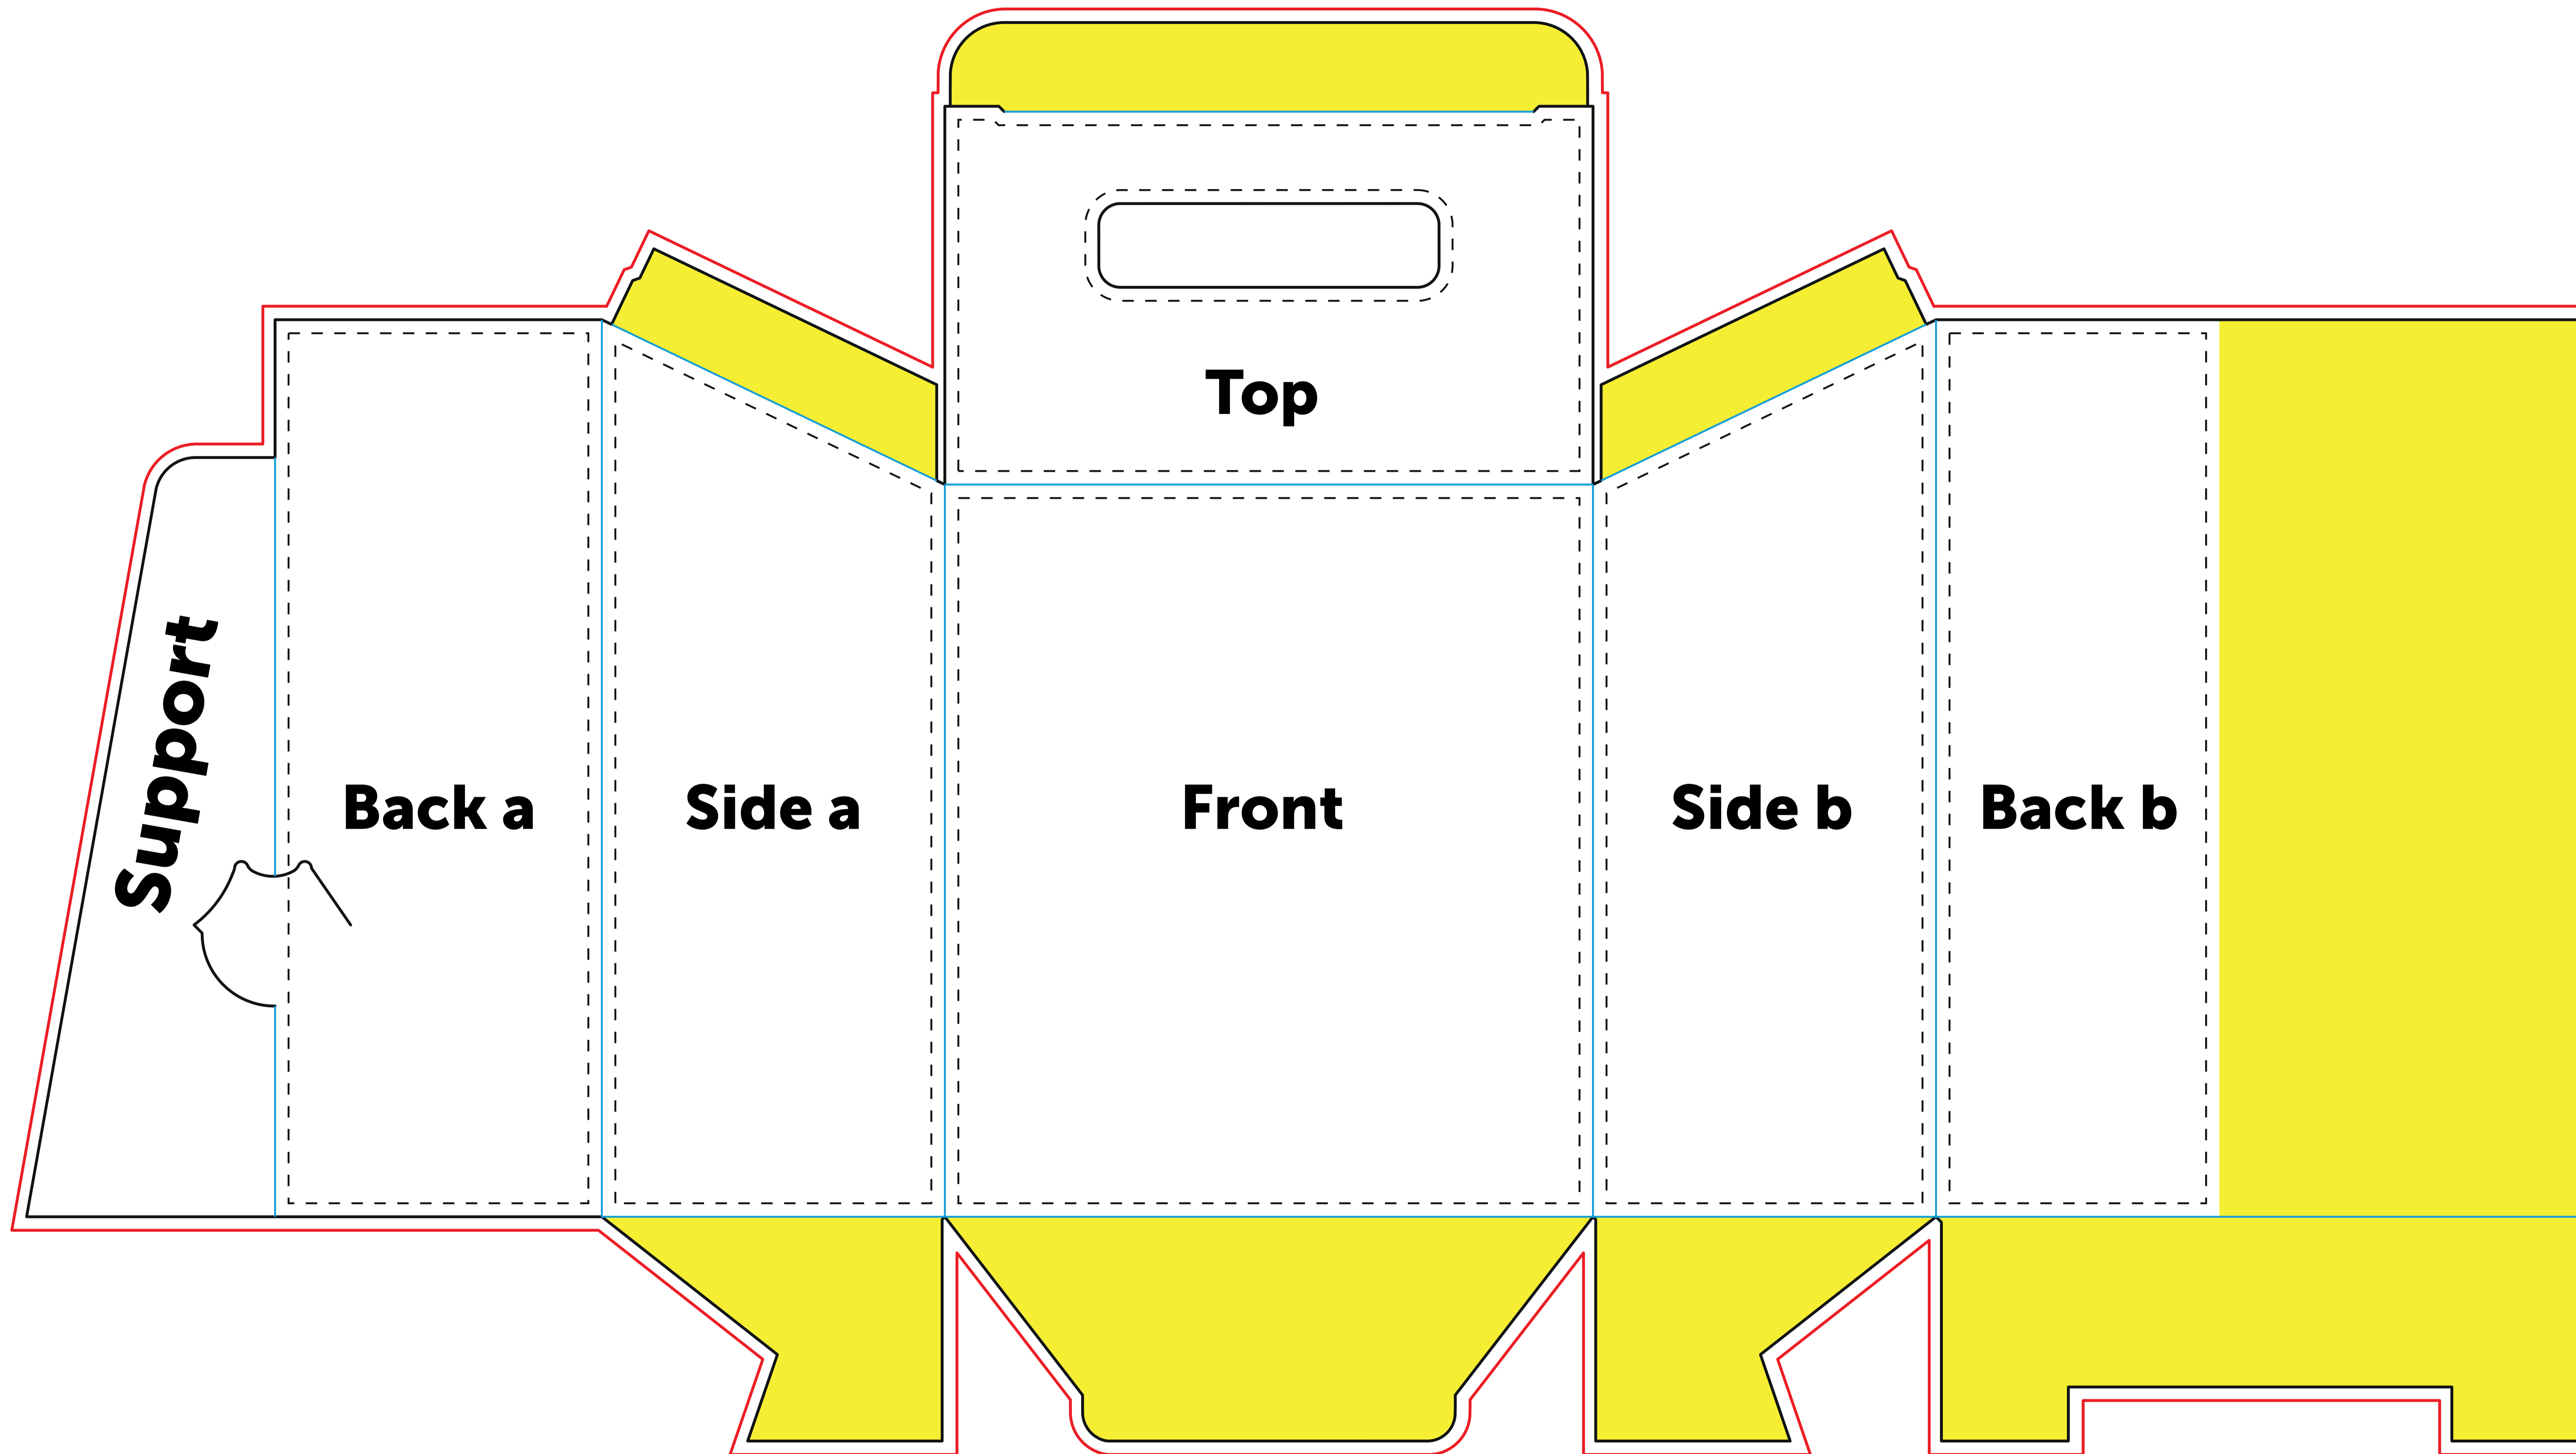

THIS TEMPLATE IS ACTUAL SIZE
(945mm x 525mm)

PLEASE ENSURE:

- CMYK colour profile is used
- All images are 300dpi or vectors for best results
- Remember to delete or hide this layer
- Artwork is saved as a PDF or EPS

- **FINISHED SIZE** (945 x 525mm)
This is the finished size of the artwork.
- **BLEED** (5mm)
If artwork requires full coverage of the suggestion box, bleed non-essential imagery or background to the edge of this area.
- **FOLD LINES**
These indicate where the product will be folded to from the final shape.
- - - - **SAFE AREAS**
Keep vital text or imagery within these areas. Anything within the areas will not display correctly due to the folds.
- **OBSCURED AREAS**
These areas will be obscured when the product is formed into its final shape. If full coverage of the product is required bleed non-essential backgrounds or imagery to the bleed area.