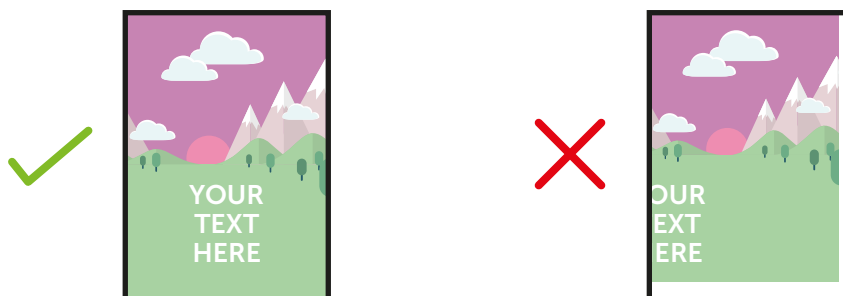

**A4 print template for
acrylic poster holder portrait with open base: AD3A4**

THIS TEMPLATE IS ACTUAL SIZE (211 x 296mm)

PLEASE ENSURE:

- RGB colour profile is used
- All images are 600dpi or vectors for best results
- Remember to delete or hide this layer
- Artwork is saved as a PDF or EPS

— **FINISHED SIZE (211 x 296mm)**

This is the finished size of the artwork. Bleed any non-essential imagery or backgrounds to the edge of the document.

**Bleed non-essential imagery or backgrounds to the edge
of the document whilst keeping all vital text or imagery within
the finished size area.**