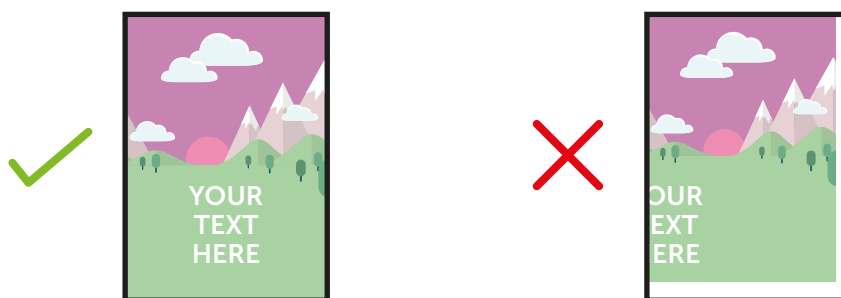

A4 print template for double sided poster holder: AD1A4

THIS TEMPLATE IS ACTUAL SIZE (210 x 294mm)

PLEASE ENSURE:

- RGB colour profile is used
- All images are 600dpi or vectors for best results
- Remember to delete or hide this layer
- Artwork is saved as a PDF or EPS

— **FINISHED SIZE (210 x 294mm)**

This is the finished size of the artwork. Bleed any non-essential imagery or backgrounds to the edge of the document.

Bleed non-essential imagery or backgrounds to the edge of the document whilst keeping all vital text or imagery within the finished size area.